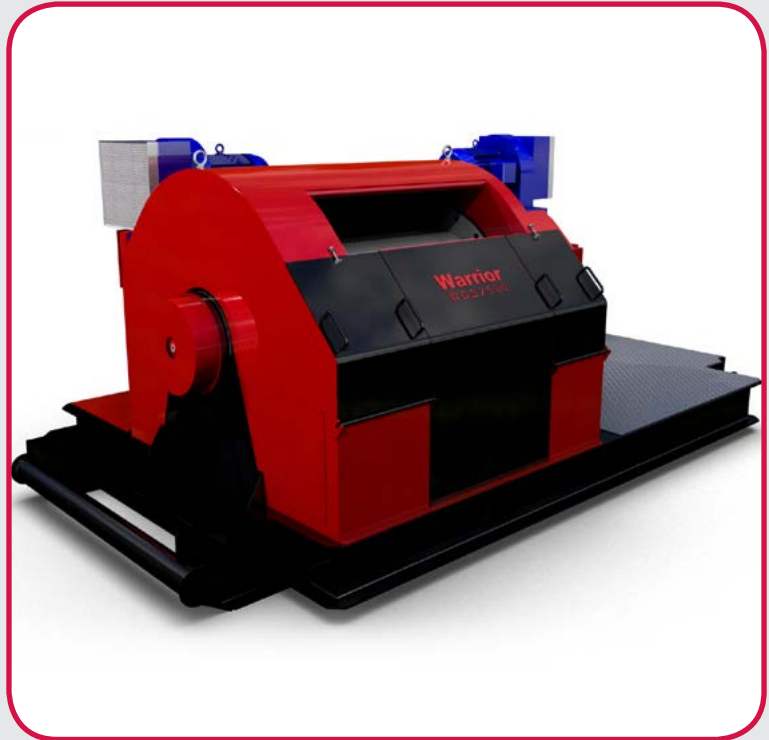

WARRIOR

AC DRAWWORKS

Q1-0357

8C-0136

TS-0166

Warrior's single speed AC Drawworks is equipped with one or two AC motors which provide significantly more performance in a tighter footprint with less weight than a conventional Drawworks. The gear driven Drawworks is available in 1000 to 2500-hp ranges with regenerative braking power from the AC Motor(s). Fail-safe spring-applied disc brakes are utilized for parking and emergency only.

Warrior AC Driven Drawworks Performance Characteristics

Model	Input HP Cont.	Drum Size (in)	Motors	Parking Brake (Disc)	Lines	Hookload (lb)		Max Block Speed 2nd Layer (fpm)
						1st Layer	2nd Layer	
WDS1000	1,150	22 x 36	Single	49-in Single	8	379,000	352,000	280
					6	295,000	274,000	370
					4	204,000	190,000	560
WDS1500	1,500	32 x 53.5	Single	64-in Single	12	802,000	748,000	230
					10	693,000	647,000	280
					8	575,000	537,000	350
WDS2500	2,650	42.5 x 61.5	Dual	75-in Dual	14	1,300,000	1,227,000	250
					12	1,155,000	1,090,000	300
					10	998,000	942,000	360

WARRIOR AC DRAWWORKS

MODEL WDS1000 DRAWWORKS PERFORMANCE

Prime Mover (Qty): AC Motor Single Input Power: 1,150 HP continuous Drum size: 22 x 36 inches Emergency Brake: 49 inch dia. Single Disc

MODEL WDS1500 DRAWWORKS PERFORMANCE

Prime Mover (Qty): AC Motor Single Input Power: 1,500 HP continuous Drum size: 32 x 53.5 inches Emergency Brake: 64 inch dia. Single Disc

MODEL WDS2500 DRAWWORKS PERFORMANCE

Prime Movers (Qty): AC Motors Dual Input Power: 2,650 HP continuous Drum size: 42.5 x 61.5 inches Emergency Brake: 75 inch dia. Dual Disc